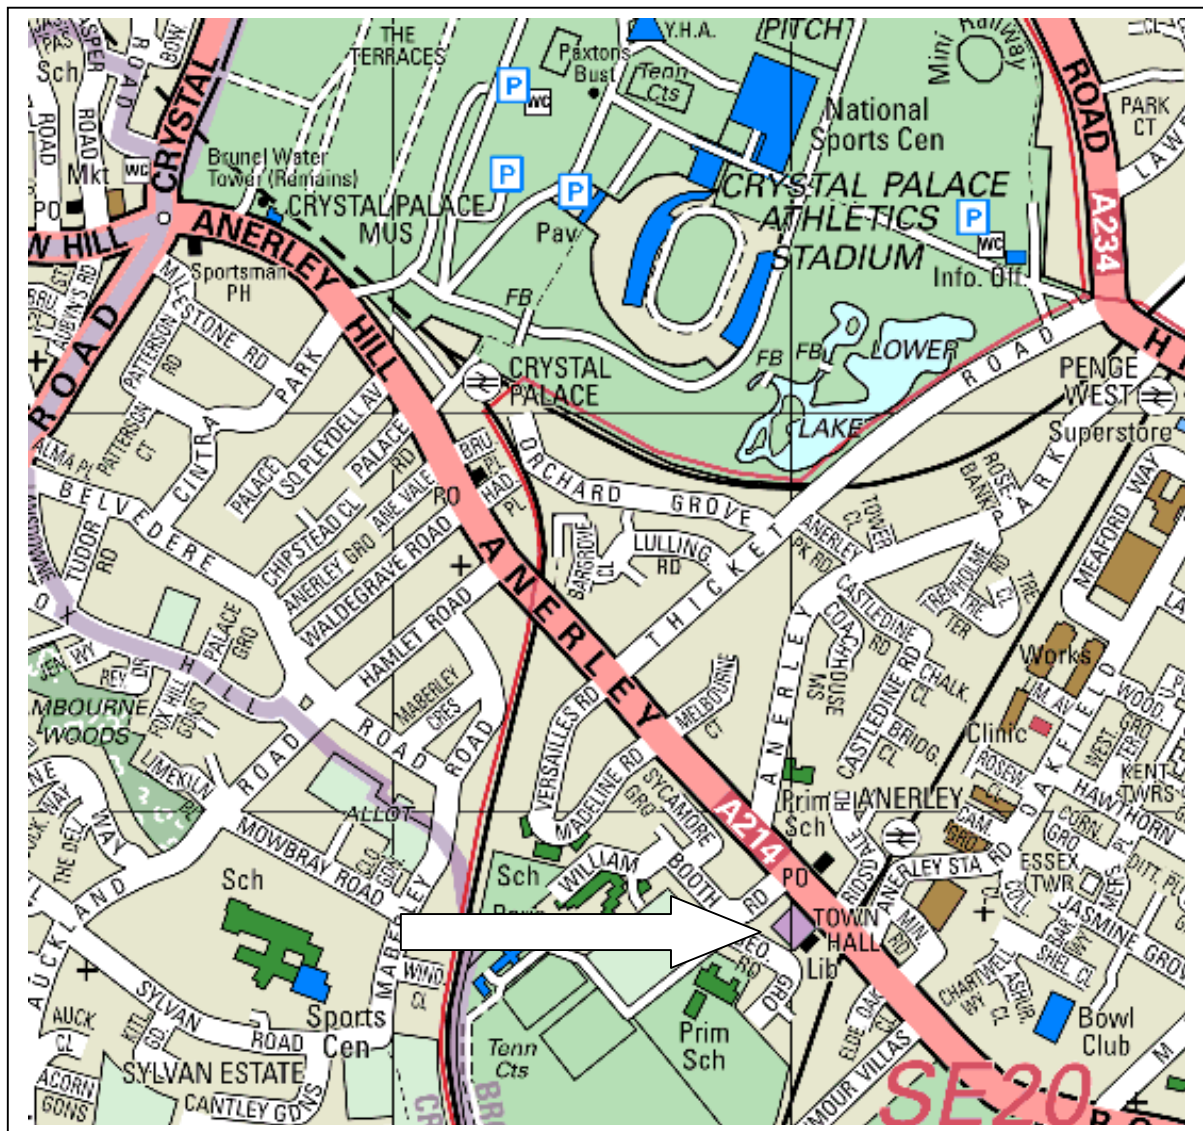

# HOW TO GET THERE

Anerley Town Hall  
Anerley Road Penge  
London SE20 8BD

**Nearest BR Stations:** *Anerley, Crystal Palace*  
Trains for Anerley leave from London Bridge leave at 15 mins and 45 mins past each hour and take 20 minutes. The 249 bus leaves Streatham every 15 minutes and takes 16 minutes. Crystal Palace station is a short walk away. There is on-site parking for 40 cars, shared with the library (the Town Hall is part of the same building as Anerley library)